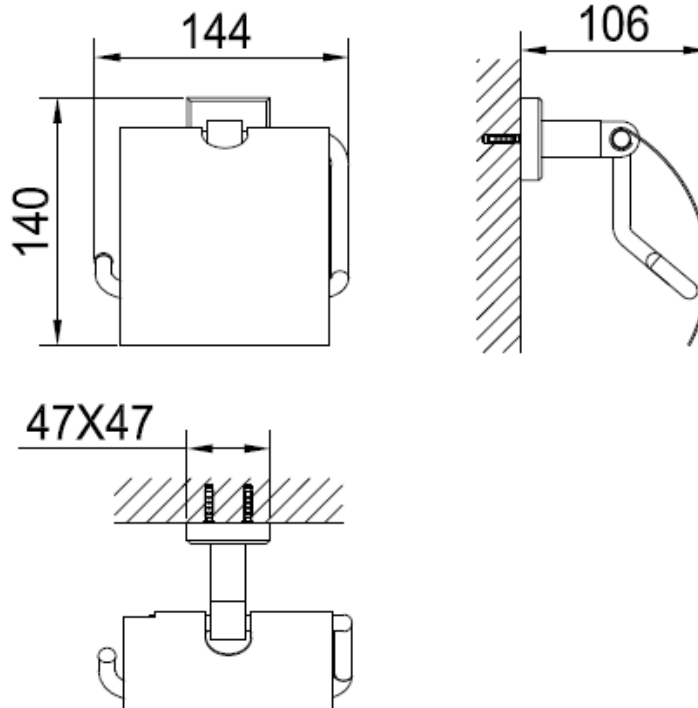

Brand : CAE, China
Name : Roll holder with lid
Item Code : 9509 T05026 PBR
Color / Finish: Matt Black
Dimensions : 144 x 106 x 140 mm

- Product info:
- roll holder
 - With lid

Flushing of pipe must be done before fittings are installed. Failure to do so voids the warranty.
Follow cleaning instructions and avoid using any harmful chemicals.
All information is for reference only. Installation shall always be based on the specs provided with actual delivered items.
For more info, visit www.sanitecph.com